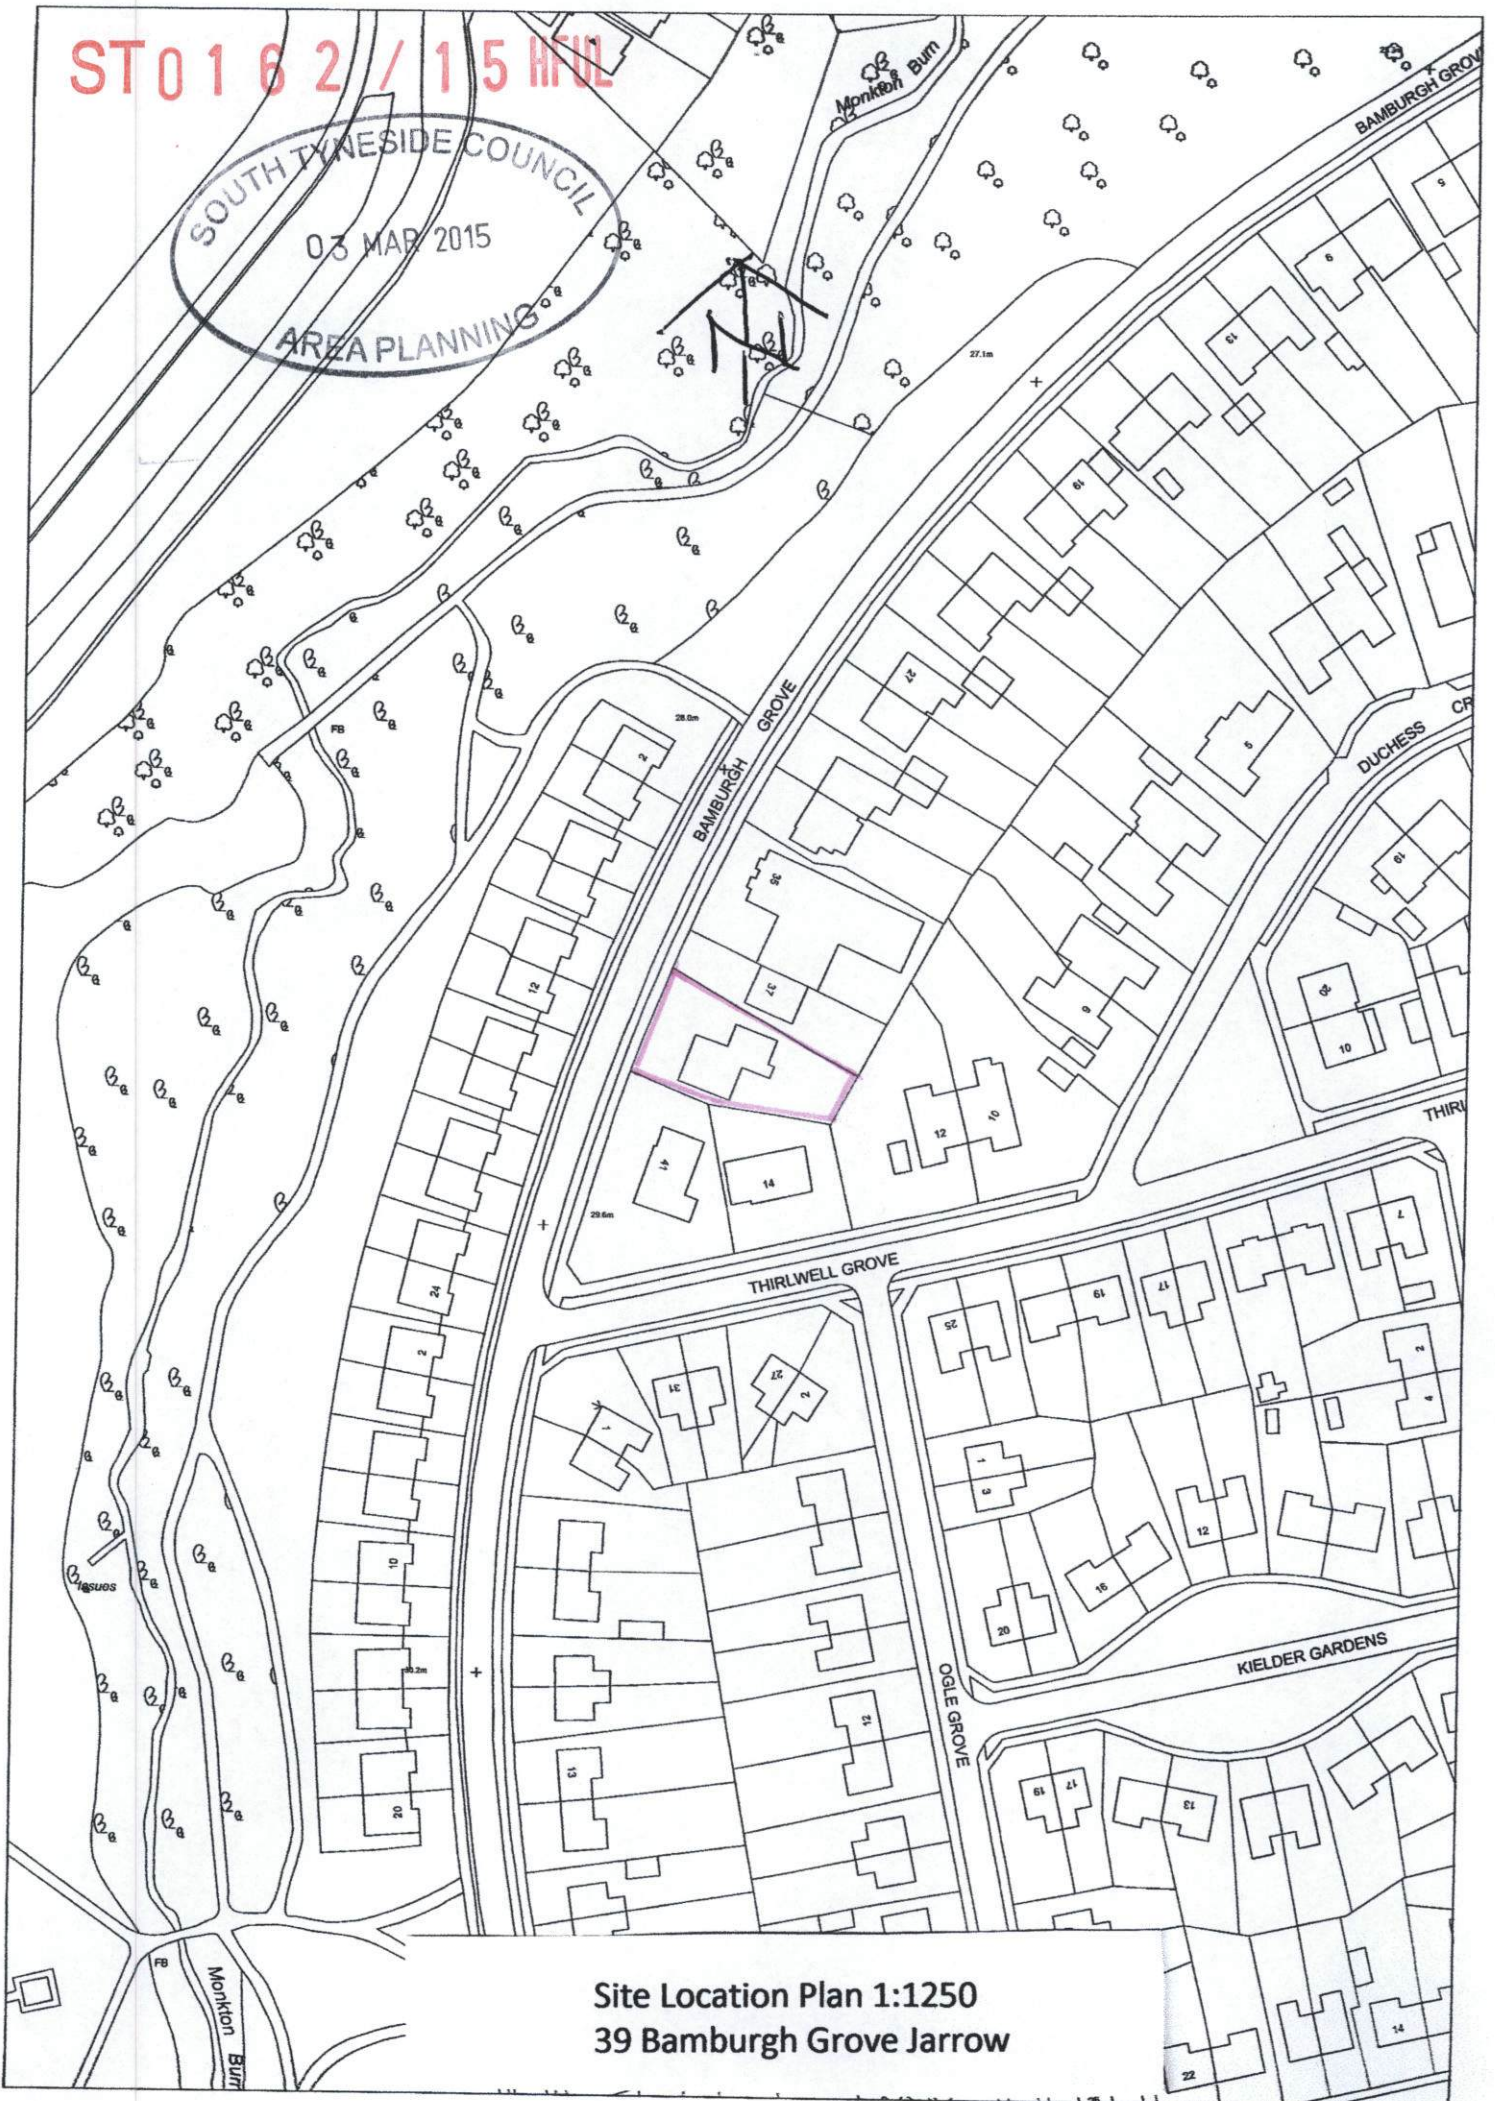

ST0162/15 HFUL

SOUTH TYNESIDE COUNCIL

03 MAR 2015

AREA PLANNING

Site Location Plan 1:1250
39 Bamburgh Grove Jarrow